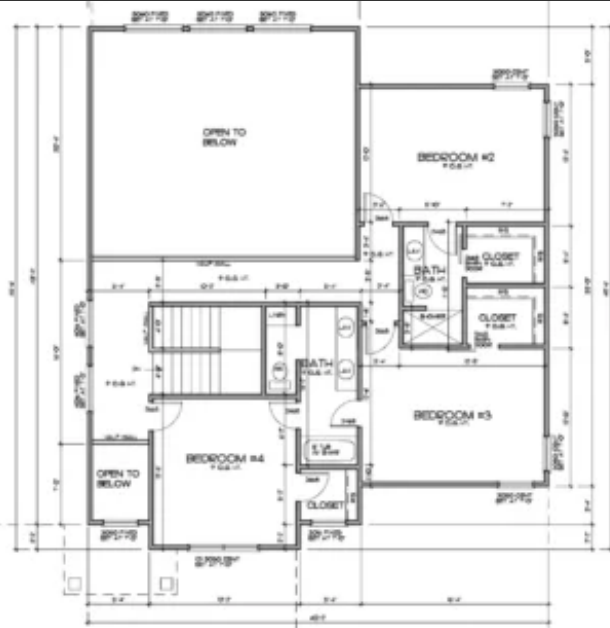

- 4 beds
- 3.5 baths
- Addington Farms
- Active
- 3705 sq ft

# BASIC FACTS

**Property ID:** 800

**Bathrooms:** 3.5

**Lot size:** 1.110 acres

**Status:** Active

**Bedrooms:** 4

**Area:** 3705 sq ft

**Year built:** 2025

# FLOOR PLAN

Floor Plan

**Floor Plan (2)**